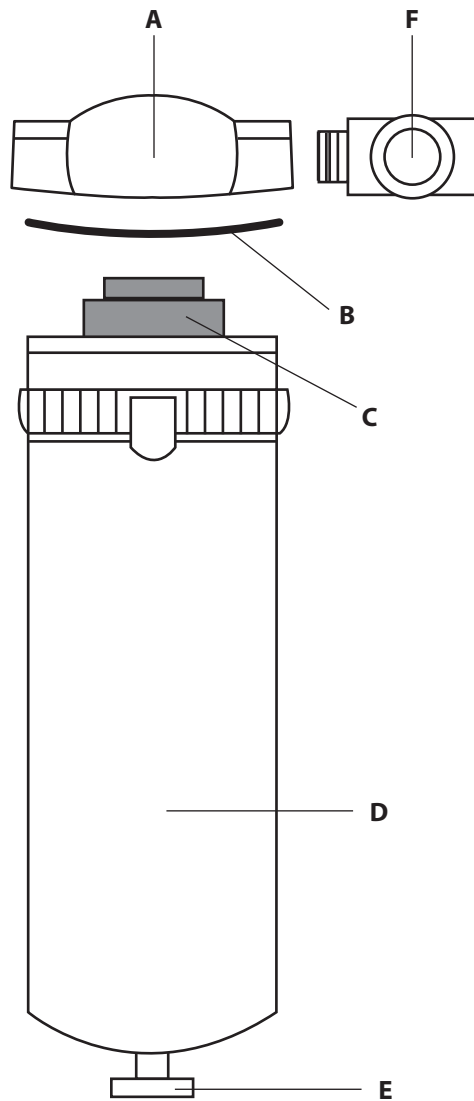

# EH2500 Breakdown

Description	Part #	Description	Part #
<b>A</b> Replacement Head	WIL-001M	<b>D</b> Bowl Assembly	N34-15-178
<b>B</b> Bowl O-ring	N32-95-256	<b>E</b> Petcock Drain, 3/8"	PC-03
<b>C</b> Replacement Element	DE401	<b>F</b> Moisture Indicator Assembly	RTi-04-CK