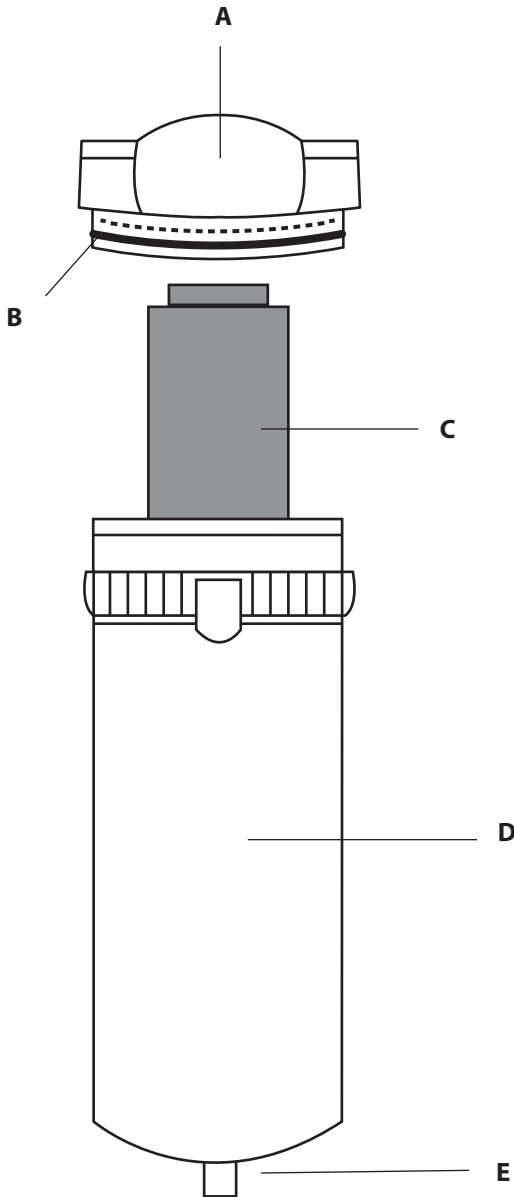

# EX108 Breakdown

## Description

- A** Replacement Head
- B** Bowl O-ring
- C** Replacement Element

## Part #

- WIL-007
- N32-95-256
- 1P-150

## Description

- D** Bowl Assembly w/ Drain
- E** Automatic Drain